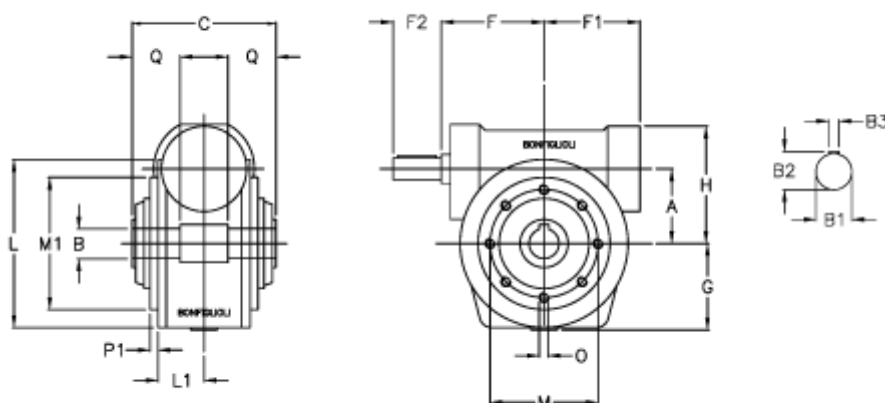

Article number: 3901049060700

Description: Worm gear with solid input shaft
VF 49P-60-HS

Measures

a	= 49.5	F1 = 63	O = M6x8
B	= 25	F2 = 40	P1 = 2.5
B1	= 16	g = 56	Q = 22.5
B2	= 18.0	H = 80	
B3	= 5	L = 107.5	
C	= 82	L1 = 36.8	
Description	= VF 49P-xx-HS	m = 94	
F	= 65.0	M1 = 68	